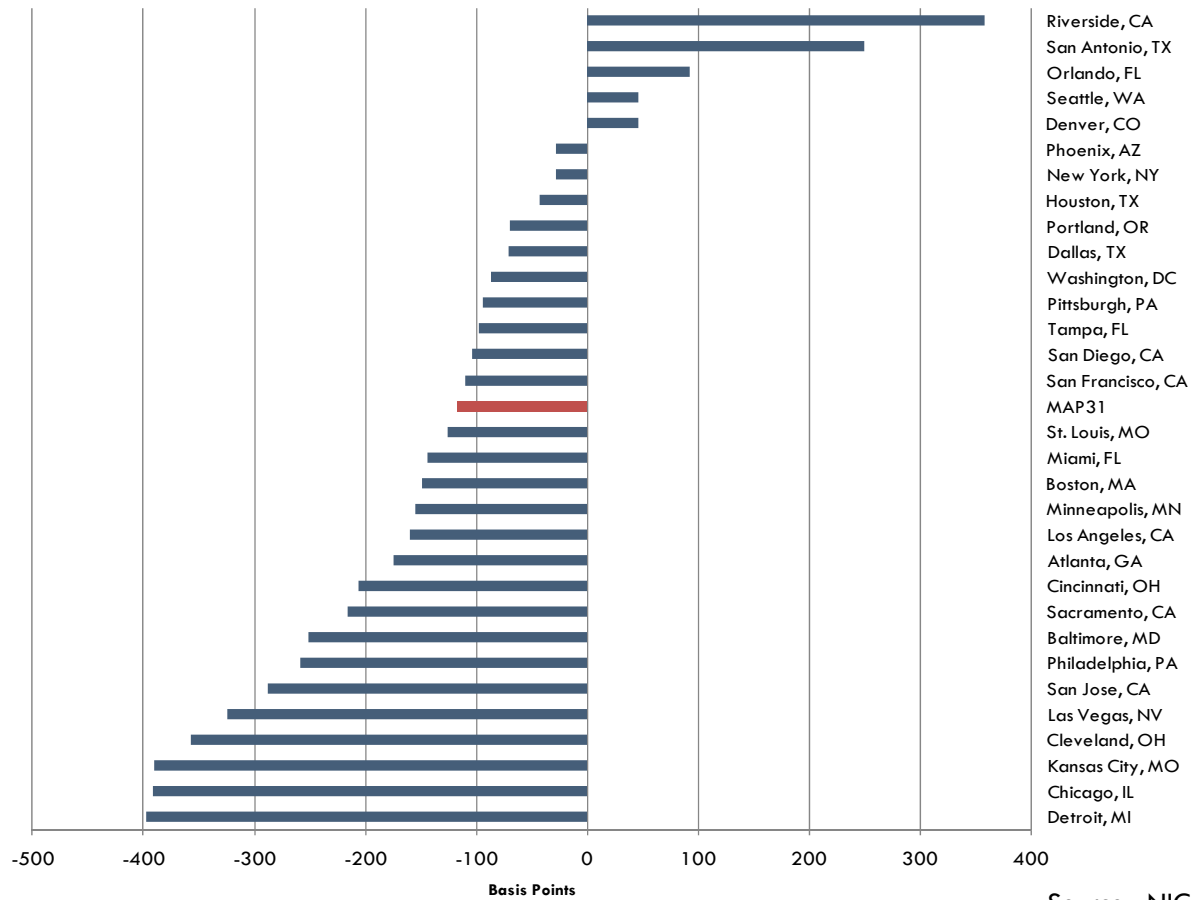

AL Markets Less Affected, But Not Immune – 2Q08 to 2Q09

Majority AL - Change in Occupancy by Metro (bps, 2Q08 - 2Q09)

Source: NIC MAP